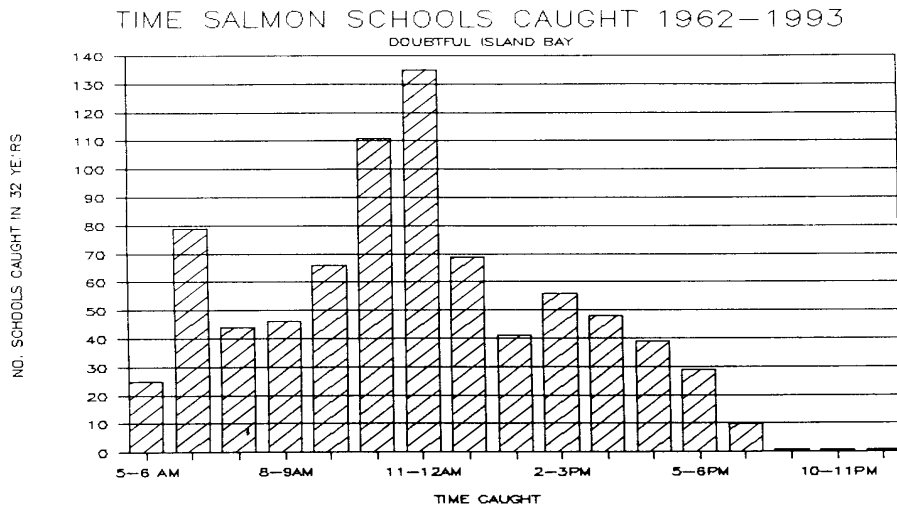

FIGURE 10
HEBERLES AVERAGE DAILY SALMON CATCHES 1949-1993

FIGURE 11
HEBERLES SALMON CATCHES BY TIME OF DAY