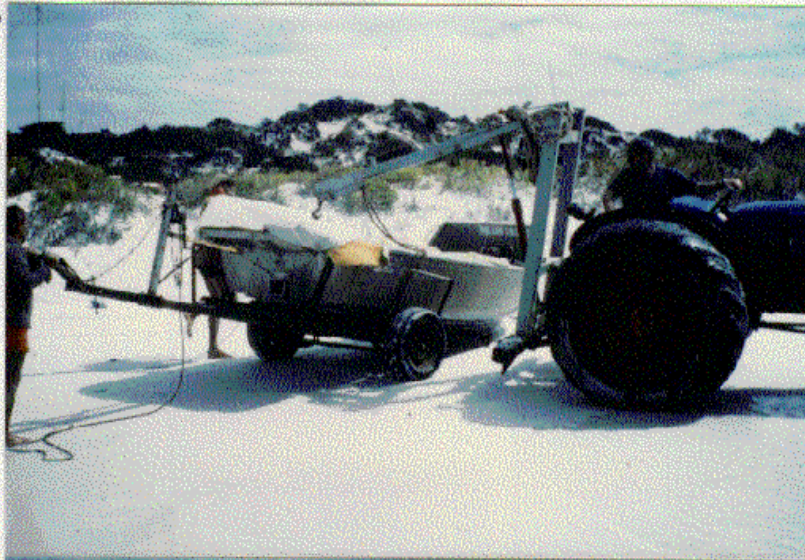

1993 Prints from slides

Using Nuffield crane
to load Stacer
jetboat on to
trailer.
George Gilchrist,
Don Phillips, Ron jr

Loading salmon net
on to Stacer jet
boat.
Rod Frost, George
Gilchrist, Ron jr,
Don Phillips.

Loading salmon into
Chep crates.
Mother, Susan,
Rod Frost,
Don Phillips.