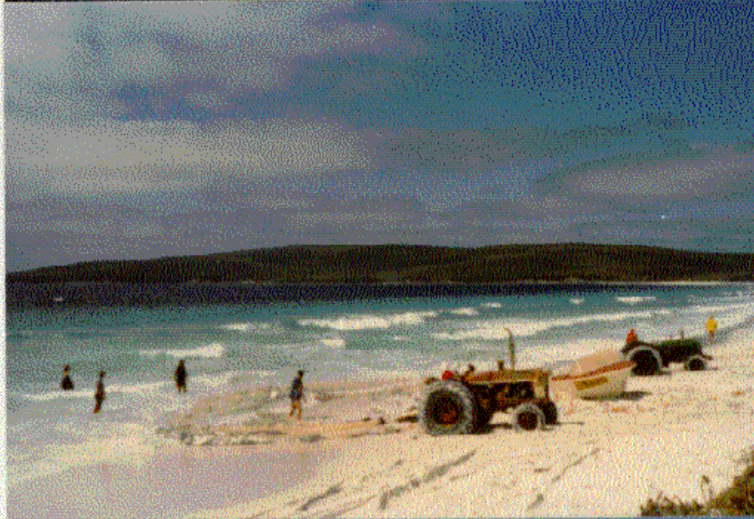

Two truck loads of salmon and more in the net.  
Ron H., Volkswagon.  
Mitsubishi canter in shelter shed.

Big school bunted up between two tractors.  
Colin Tindale, George Gilchrist, Ron Jnr.,  
Pauline, Ron Snr Heberle and Rod Frost.

Later on same day as above photo.  
New lookout on sandhill.